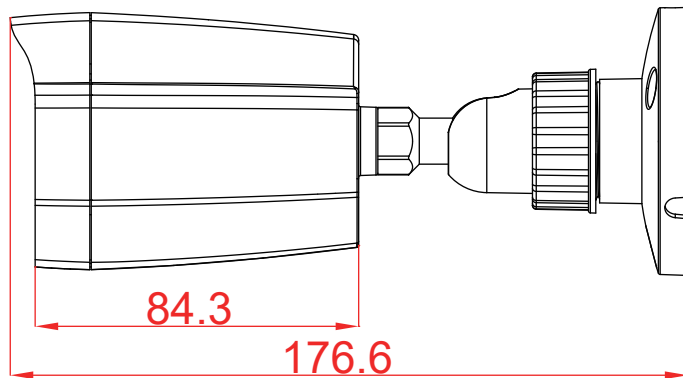

## General

Housing	Metal+Plastic ,IP67
Anti-cut Bracket	NO
IR Cut Filter	YES
Operation Temperature	-30℃ ~ +60℃ RH95% Max
Storage Temperature	-20℃ ~ +60℃ RH95% Max
Power Source	DC12V±10%, 700mA
Dimension	176.6(W)x67(H)x69.8(D)mm
Weight	271g

## Dimensions (mm)