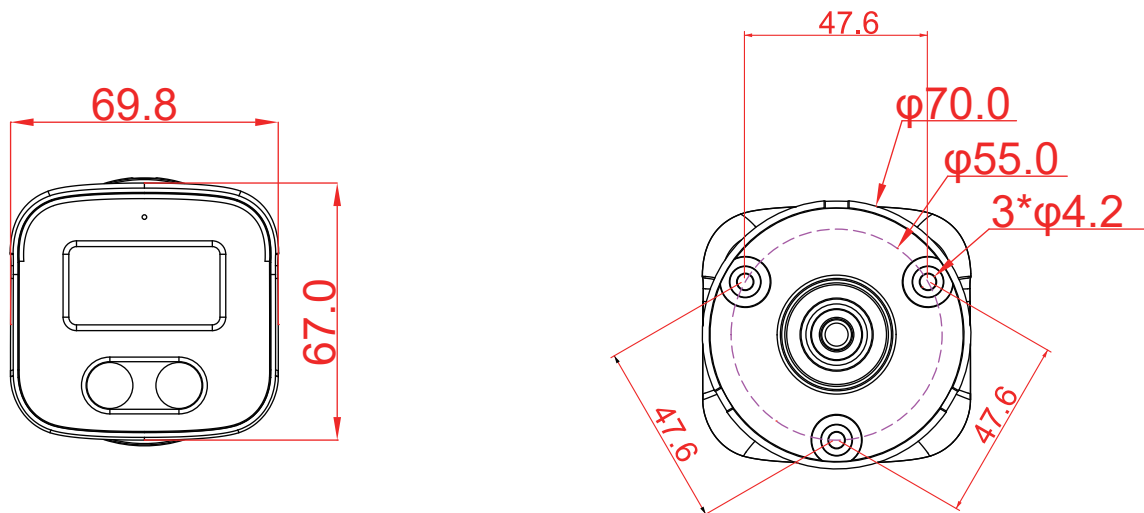

## General

Housing	Metal+Plastic ,IP67
Anti-cut Bracket	NO
IR Cut Filter	YES
Operation Temperature	-30℃ ~ +60℃ RH95% Max
Storage Temperature	-20℃ ~ +60℃ RH95% Max
Power Source	DC12V±10%, 700mA
Dimension	176.6(W)x67(H)x69.8(D)mm
Weight	271g

## Dimensions (mm)